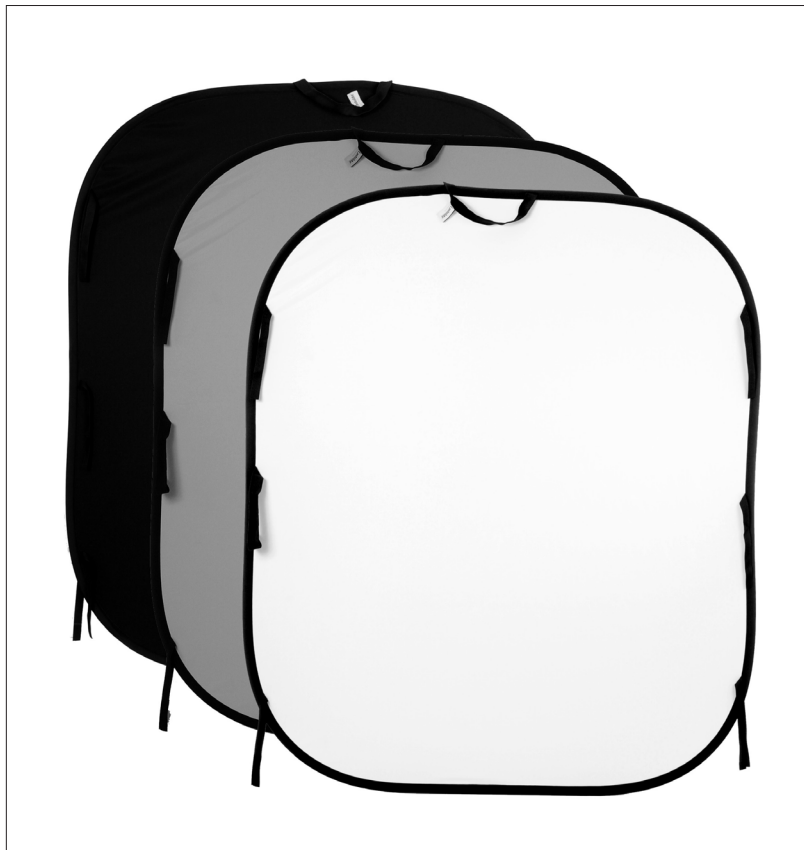

Ezybox Hotshoe To Go Kit

The new Ezybox Hotshoe To Go Kit offers an all in one portable solution for photographers. The kits are available in two sizes featuring the 15" x 15" or 24" x 24" Ezybox Hotshoe. The kit includes the Ezybox Hotshoe (with plate), a Manfrotto 4 section light stand, swivel umbrella tilt head adapter, Ezybox Hotshoe Extension handle (12" - 31.5"), padded shoulder bag and circular carry case.

* Flash gun is **not** included in the kit.

Ezybox Hotshoe Creative Diffusers

A set of three diffuser covers are now available for the 15" and 24" Ezybox Hotshoes. Each cover features a black cut out mask (2 rectangular and 1 circular) with a 2 stop diffusion panel. The cover simply attaches to the front of the softbox and can be used with or without the diffusion layer(s) supplied with the Ezybox Hotshoe. Whether you're looking for a different catch light shape or want to experiment with creative lighting these new covers provide a really useful accessory for the Ezybox Hotshoe range.

Plain Collapsible Backgrounds

The four new additions to the plain collapsible background range are all made from the same crease resistant fabric as the current models. Each background is reversible and will be available in two color ways - Black/Mid Grey and White/Mid Grey. The backgrounds are available in two sizes 5' x 6' (1.5 m x 1.8 m) and 6' x 7' (1.8 m x 2.15 m).