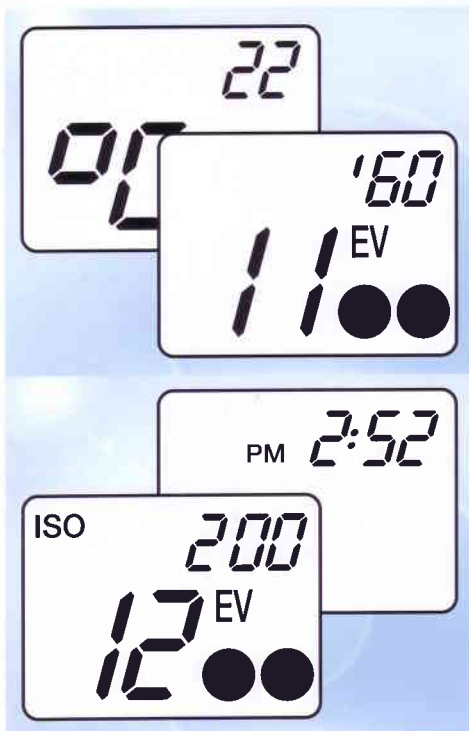

Easy and comfortable to use, great for flash and ambient. Simply enter the desired sync speed, and trigger the flash. The Digiflash will display the resulting EV value measured in the LCD display. That value is then placed precisely under the red indicator. Read the required F-stop on the scale opposite your selected flash sync speed.

Digiflash Features:

- Measurement of both flash and ambient light.
- Incident and reflected measuring modes.
- Microprocessor controlled.
- Digital LCD display in 1/3-stop increments.
- Contrast read-out in 1/3-stop increments.
- Storage of measured values.
- Analog display of all suitable F-stop/shutter speed combinations.
- Over/Under range display.
- Automatic battery control
- Timer, clock, and alarm functions.
- Temperature measurement.

Meter Type	Digital Exposure Meter
Measuring modes	Ambient light Flash light (non cord) Incident light Reflected light Contrast measurement
Light sensor	sbc photo diode
Measuring range ambient (at ISO 100/21°)	EV 0 to 18
Shutter speeds	t = 1/2000 sec to 4 min
Aperture/f-stops	f/1 to f/32
Measuring range flash (ISO 100/21°)	f/2 to f/32
Sync speeds	1 sec to 1/500 sec incl. 1/90 sec
Correction values	+/- 3,0
Film speeds	ISO 6 to 3200 in 1/3 increments
Measuring angle - Reflected light mode	approx. 25°
Timer	1 sec to 30 min
Watch	12 h (AM/PM) or 24 h display, adjustable
Accuracy	5 min/year
Thermometer	adjustable to °C or °F
Measuring range	-15°C to 70°C or 5°F to 160°F
Accuracy	+/- 2°C or +/- 4°F
General data	
Display	Digital LCD-display and analog scales
Battery	1x3 V Lithium battery CR 2032
Operating temp. range	-10°C to 60°C, 14°F to 140°F
Dimensions	approx. 75mm x 50mm x 23mm
Weight	approx. 40g incl. battery
Accessories included	Battery, carrying case, cord, instruction manual
Optional accessory	Mounting clip for camera shoes. At additional price