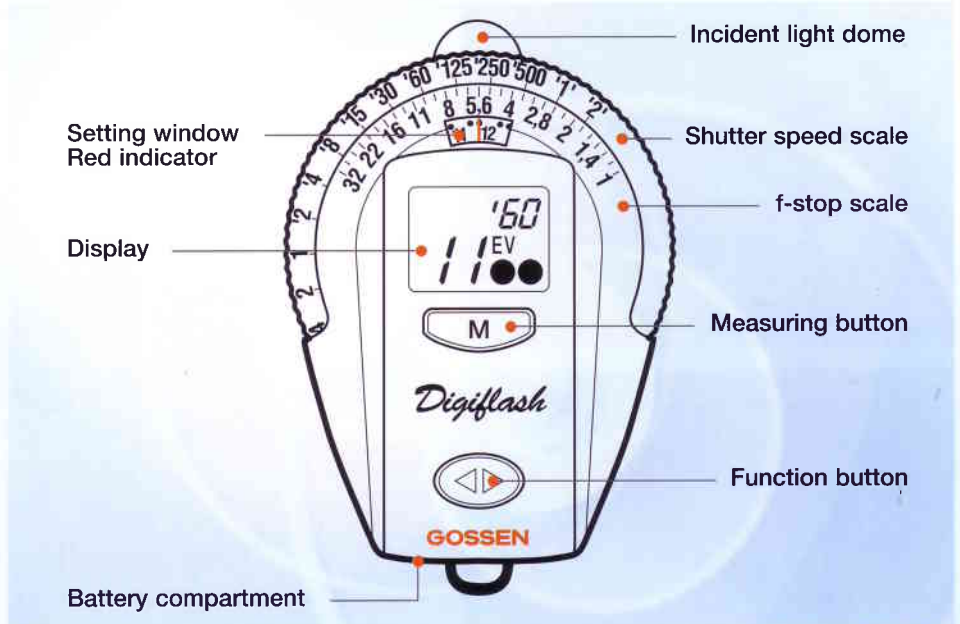

Easy and comfortable to use, great for flash and ambient. Simply enter the desired sync speed, and trigger the flash. The Digiflash will display the resulting EV value measured in the LCD display. That value is then placed precisely under the red indicator. Read the required F-stop on the scale opposite your selected flash sync speed.

Digiflash Features:

- Measurement of both flash and ambient light.
- Incident and reflected measuring modes.
- Microprocessor controlled.
- Digital LCD display in 1/3-stop increments.
- Contrast read-out in 1/3-stop increments.
- Storage of measured values.
- Analog display of all suitable F-stop/shutter speed combinations.
- Over/Under range display.
- Automatic battery control
- Timer, clock, and alarm functions.
- Temperature measurement.

Meter Type	Digital Exposure Meter
Measuring modes	Ambient light Flash light (non cord) Incident light Reflected light Contrast measurement
Light sensor	sbc photo diode
Measuring range ambient (at ISO 100/21°)	EV 0 to 18
Shutter speeds	t = 1/2000 sec to 4 min
Aperture/f-stops	f/1 to f/32
Measuring range flash (ISO 100/21°)	f/2 to f/32
Sync speeds	1 sec to 1/500 sec incl. 1/90 sec
Correction values	+/- 3,0
Film speeds	ISO 6 to 3200 in 1/3 increments
Measuring angle - Reflected light mode	approx. 25°
Timer	1 sec to 30 min
Watch	12 h (AM/PM) or 24 h display, adjustable
Accuracy	5 min/year
Thermometer	adjustable to °C or °F
Measuring range	-15°C to 70°C or 5°F to 160°F
Accuracy	+/- 2°C or +/- 4°F
General data	
Display	Digital LCD-display and analog scales
Battery	1x3 V Lithium battery CR 2032
Operating temp. range	-10°C to 60°C, 14°F to 140°F
Dimensions	approx. 75mm x 50mm x 23mm
Weight	approx. 40g incl. battery
Accessories included	Battery, carrying case, cord, instruction manual
Optional accessory	Mounting clip for camera shoes. At additional price